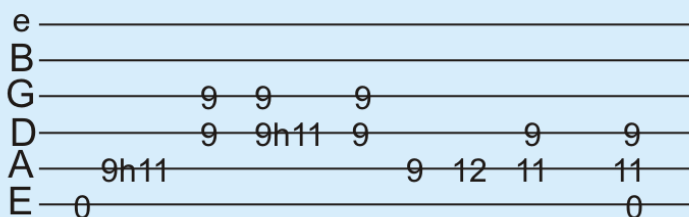

DON'T LET ME DOWN – THE BEATLES

<https://violaofacil.com/como-tocar-dont-let-me-down-no-violao/>

SOLO/INTRODUÇÃO

F#m B E
Don't let me down, don't let me down

F#m B E *Introdução*
Don't let me down, don't let me down _